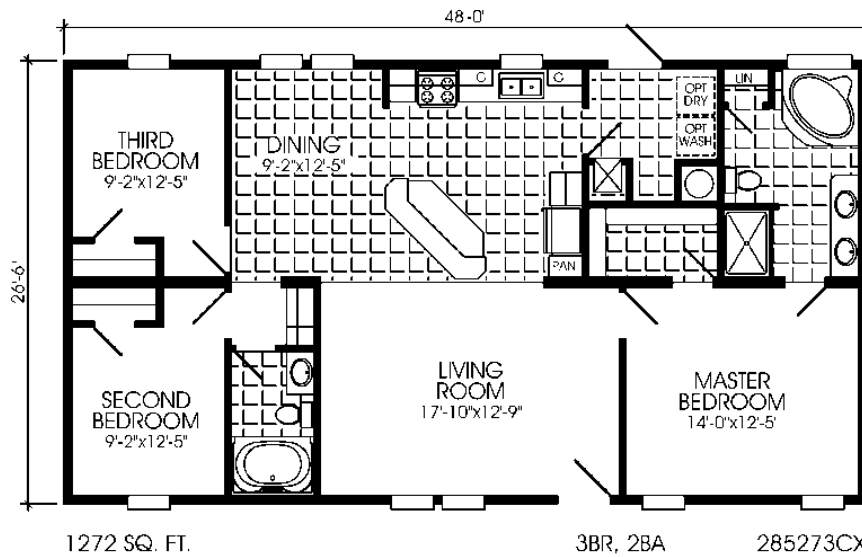

TOUCHDOWN SERIES

WAVERLEE HOMES TOUCHDOWN SERIES (TD)

KITCHEN

30" Gas or Electric Range
18' FF Refrigerator
Dishwasher
Brushed Nickel 8" Goose Neck
Faucet
Deep Stainless Steel Kitchen Sink
30" Power Vented Range Hood
with Light
Mud Cap Ceramic Tile Countertop
Edging
4" Ceramic Tile Backsplash
Plantation Oak Custom Cabinets
Drawer Over Door Base Cabinets
Concealed Cabinet Door Hinges
2 Adjustable Center Shelves in All
Overhead Cabinets
Lined Overhead Cabinets
Bottom & Center Shelves in Base
Cabinets
Built-In Cabinets at Refrigerator
Spice Rack over Range Hood
Center & Bottom Shelves in All
Cabinets
Oil Rubbed Cabinet Knobs & Pulls
Wood Cabinet Stiles
30" Flat Panel Cabinet Doors on
Overhead Cabinets
2" Wide Crown Molding Trim
Above Cabinets
GFI Protected Receptacles

INTERIOR DESIGN

Alabaster Glass Oil Rubbed Light
Fixtures
Alabaster Glass Oil Rubbed
Pendant Light in Morning
Room
Oil Rubbed Ceiling Fan in Living
Room & Family Room
All 2 X 4 Interior Studs 24" OC
8' Residential Ceilings Throughout
Residential Stomped Ceilings
Waverlee Select Drape Package
with 2" Plantation Blinds T/O
1/2" Finished Drywall Throughout
Square Corners All Arches
4 1/4" Baseboard Molding
Throughout
Saxony Carpet by Shaw®
4# Rebond Carpet Pad
16" or 18" Select Tile in Kitchen,
Utility & Bathrooms