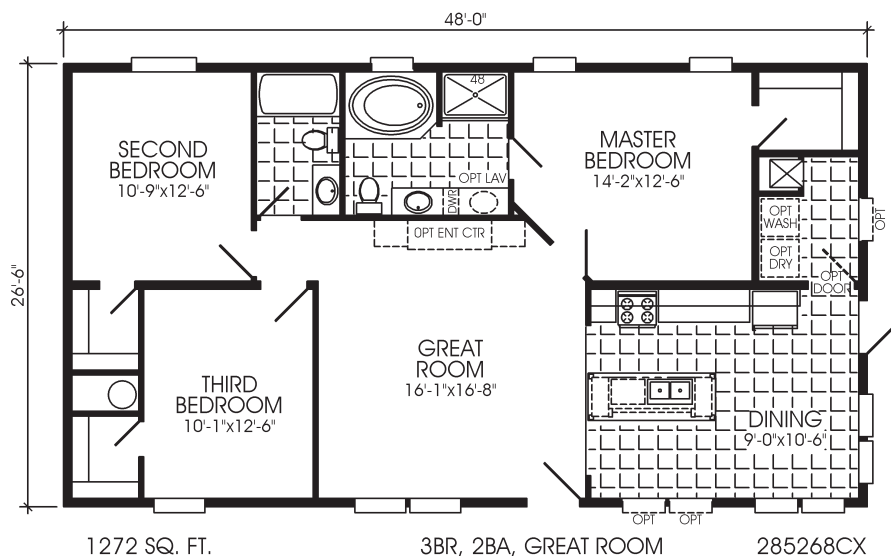

TOUCHDOWN SERIES

WAVERLEE HOMES TOUCHDOWN SERIES (TD)

KITCHEN

30" Gas or Electric Range
18' FF Refrigerator
Dishwasher
Brushed Nickel 8" Goose Neck
Faucet
Deep Stainless Steel Kitchen Sink
30" Power Vented Range Hood
with Light
Mud Cap Ceramic Tile Countertop
Edging
4" Ceramic Tile Backsplash
Plantation Oak Custom Cabinets
Drawer Over Door Base Cabinets
Concealed Cabinet Door Hinges
2 Adjustable Center Shelves in All
Overhead Cabinets
Lined Overhead Cabinets
Bottom & Center Shelves in Base
Cabinets
Built-In Cabinets at Refrigerator
Spice Rack over Range Hood
Center & Bottom Shelves in All
Cabinets
Oil Rubbed Cabinet Knobs & Pulls
Wood Cabinet Stiles
30" Flat Panel Cabinet Doors on
Overhead Cabinets
2" Wide Crown Molding Trim
Above Cabinets
GFI Protected Receptacles

INTERIOR DESIGN

Alabaster Glass Oil Rubbed Light
Fixtures
Alabaster Glass Oil Rubbed
Pendant Light in Morning
Room
Oil Rubbed Ceiling Fan in Living
Room & Family Room
All 2 X 4 Interior Studs 24" OC
8' Residential Ceilings Throughout
Residential Stomped Ceilings
Waverlee Select Drape Package
with 2" Plantation Blinds T/O
1/2" Finished Drywall Throughout
Square Corners All Arches
4 1/4" Baseboard Molding
Throughout
Saxony Carpet by Shaw®
4# Rebond Carpet Pad
16" or 18" Select Tile in Kitchen,
Utility & Bathrooms