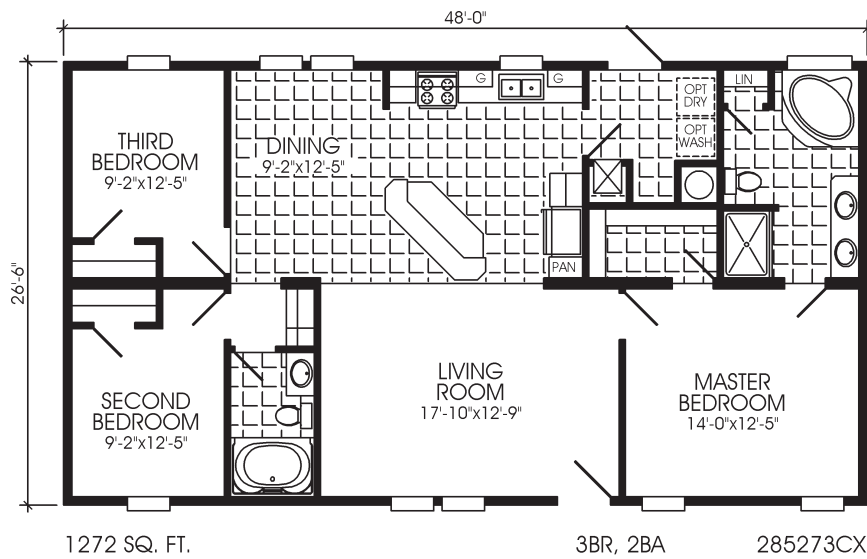

TOUCHDOWN SERIES

WAVERLEE HOMES TOUCHDOWN SERIES (TD)

KITCHEN

30" Gas or Electric Range
18' FF Refrigerator
Dishwasher
Brushed Nickel 8" Goose Neck
Faucet
Deep Stainless Steel Kitchen Sink
30" Power Vented Range Hood
with Light
Mud Cap Ceramic Tile Countertop
Edging
4" Ceramic Tile Backsplash
Plantation Oak Custom Cabinets
Drawer Over Door Base Cabinets
Concealed Cabinet Door Hinges
2 Adjustable Center Shelves in All
Overhead Cabinets
Lined Overhead Cabinets
Bottom & Center Shelves in Base
Cabinets
Built-In Cabinets at Refrigerator
Spice Rack over Range Hood
Center & Bottom Shelves in All
Cabinets
Oil Rubbed Cabinet Knobs & Pulls
Wood Cabinet Stiles
30" Flat Panel Cabinet Doors on
Overhead Cabinets
2" Wide Crown Molding Trim
Above Cabinets
GFI Protected Receptacles

INTERIOR DESIGN

Alabaster Glass Oil Rubbed Light
Fixtures
Alabaster Glass Oil Rubbed
Pendant Light in Morning
Room
Oil Rubbed Ceiling Fan in Living
Room & Family Room
All 2 X 4 Interior Studs 24" OC
8' Residential Ceilings Throughout
Residential Stomped Ceilings
Waverlee Select Drape Package
with 2" Plantation Blinds T/O
1/2" Finished Drywall Throughout
Square Corners All Arches
4 1/4" Baseboard Molding
Throughout
Saxony Carpet by Shaw®
4# Rebond Carpet Pad
16" or 18" Select Tile in Kitchen,
Utility & Bathrooms

EXTERIOR DESIGN

Vinyl Siding with Stormboard
Backing
Deluxe Raised Panel Shutters
Hitch End & Front Door Side
Steel I-Beam Frame
23/32" OSB Floor Decking
16" OC Floor Joist
2" X 6" Floor Joist on 28' Wide
Models
Detachable Hitch