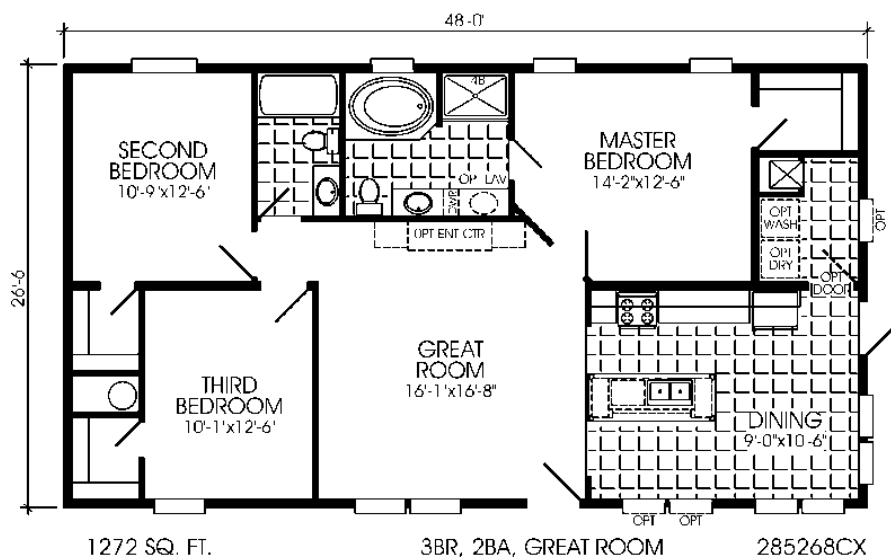

TOUCHDOWN SERIES

WAVERLEE HOMES TOUCHDOWN SERIES (TD)

KITCHEN

30" Gas or Electric Range
18' FF Refrigerator
Dishwasher
Brushed Nickel 8" Goose Neck
Faucet
Deep Stainless Steel Kitchen Sink
30" Power Vented Range Hood
with Light
Mud Cap Ceramic Tile Countertop
Edging
4" Ceramic Tile Backsplash
Plantation Oak Custom Cabinets
Drawer Over Door Base Cabinets
Concealed Cabinet Door Hinges
2 Adjustable Center Shelves in All
Overhead Cabinets
Lined Overhead Cabinets
Bottom & Center Shelves in Base
Cabinets
Built-In Cabinets at Refrigerator
Spice Rack over Range Hood
Center & Bottom Shelves in All
Cabinets
Oil Rubbed Cabinet Knobs & Pulls
Wood Cabinet Stiles
30" Flat Panel Cabinet Doors on
Overhead Cabinets
2" Wide Crown Molding Trim
Above Cabinets
GFI Protected Receptacles

INTERIOR DESIGN

Alabaster Glass Oil Rubbed Light
Fixtures
Alabaster Glass Oil Rubbed
Pendant Light in Morning
Room
Oil Rubbed Ceiling Fan in Living
Room & Family Room
All 2 X 4 Interior Studs 24" OC
8' Residential Ceilings Throughout
Residential Stomped Ceilings
Waverlee Select Drape Package
with 2" Plantation Blinds T/O
1/2" Finished Drywall Throughout
Square Corners All Arches
4 1/4" Baseboard Molding
Throughout
Saxony Carpet by Shaw®
4# Rebond Carpet Pad
16" or 18" Select Tile in Kitchen,
Utility & Bathrooms